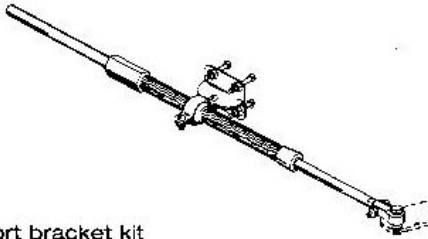

**206576**  
Front hook-up for outboards

**300609**  
Thru-hinge pin kit for outboards

**206579**  
Splashwell mount for outboards

**300618**

**206577**  
Inboard short bracket kit