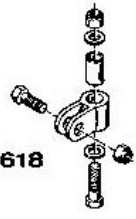

**206576**  
Front hook-up for outboards

**300609**  
Thru-hinge pin kit for outboards

**206579**  
Splashwell mount for outboards

**300618**

**206577**  
Inboard short bracket kit